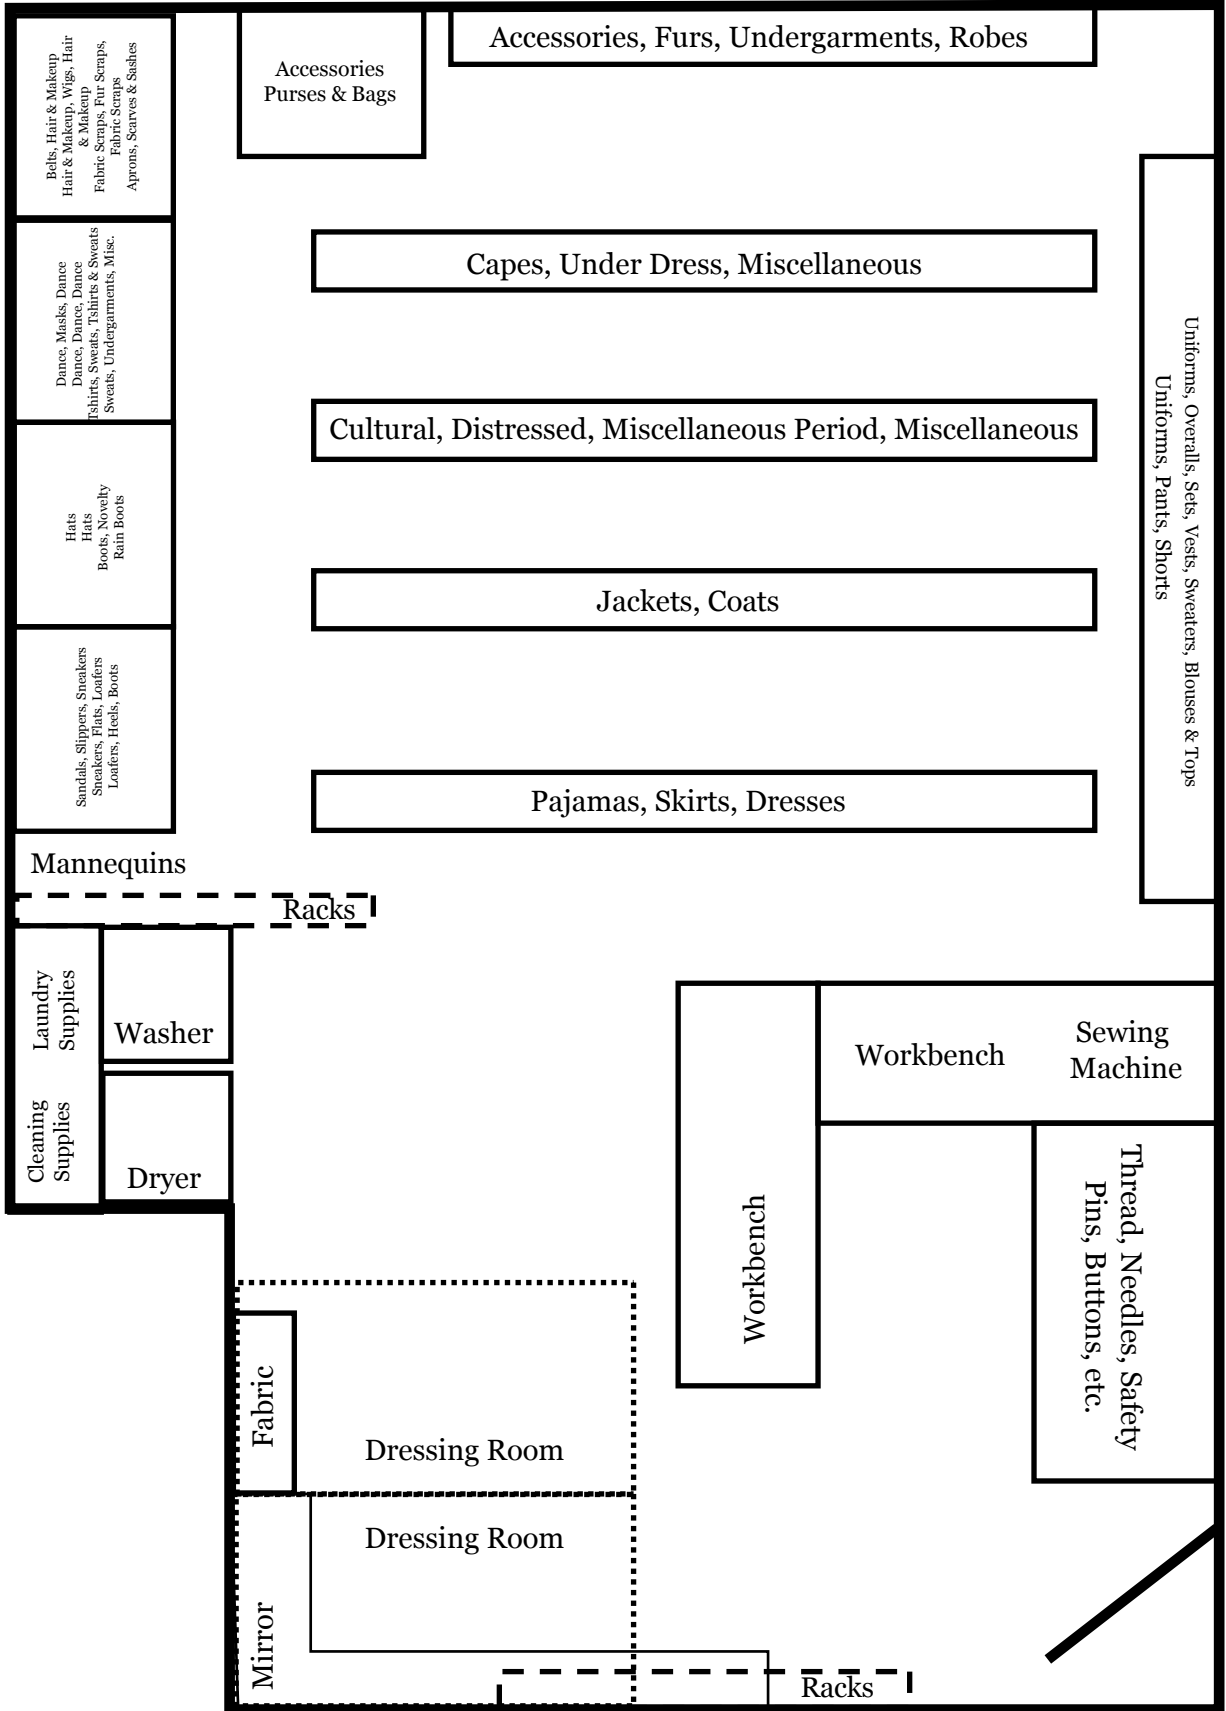

WASHINGTON COLLEGE

Costume Shop Map

Costume Shop Manager

Lilly King | (301) 922 – 5380 | lking3@washcoll.edu