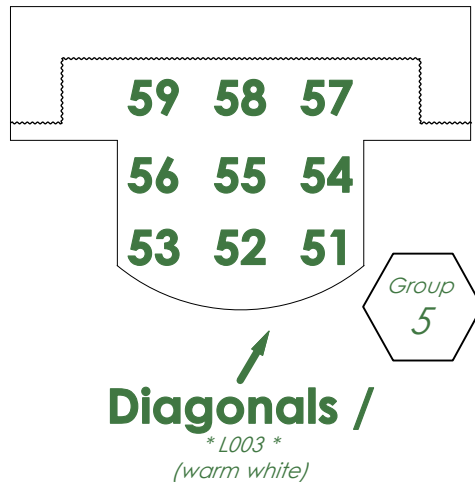

# Magic Sheet

Organized by System

# Tawes Repertory Plot

Washington College

Show Specials

Rep Specials  
**ASL Special \:** 91  
**ASL Special /:** 92

House & Works  
**Works Front:** 93  
**Works Sides ><:** 94  
**Works Backs:** 95  
**House Center:** 96  
**House Sides:** 97  
**House Stage:** 98  
**House Tunnel:** 99  
**Stair LEDs:** 100

# Magic Sheet

Organized by Area

# Tawes Repertory Plot

Washington College

Show Specials

Specials  
**ASL Special \**: 91  
**ASL Special /**: 92

House & Works  
**Works Front**: 93  
**Works Sides ><**: 94  
**Works Backs**: 95  
**House Center**: 96  
**House Sides**: 97  
**House Stage**: 98  
**House Tunnel**: 99  
**Stair LEDs**: 100