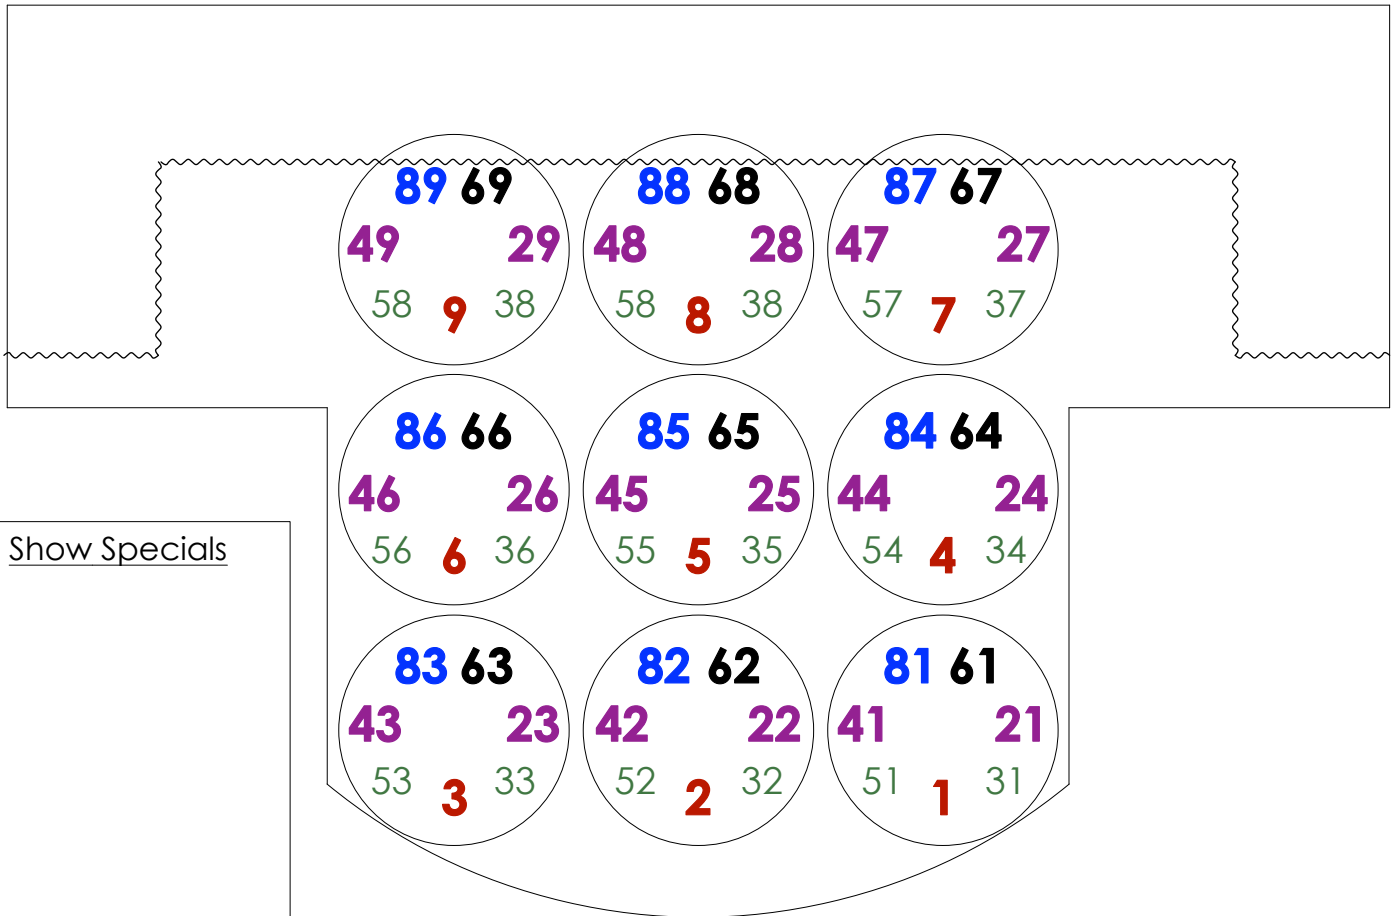

# Tawes Repertory Plot

Washington College

Show Specials

Rep Specials  
**ASL Special \:** 91  
**ASL Special /:** 92

House & Works  
**Works Front:** 93  
**Works Sides ><:** 94  
**Works Backs:** 95  
**House Center:** 96  
**House Sides:** 97  
**House Stage:** 98  
**House Tunnel:** 99  
**Stair LEDs:** 100

# Magic Sheet

Organized by Area

# Tawes Repertory Plot

Washington College

Show Specials

Specials  
**ASL Special \**: 91  
**ASL Special /**: 92

House & Works  
**Works Front**: 93  
**Works Sides ><**: 94  
**Works Backs**: 95  
**House Center**: 96  
**House Sides**: 97  
**House Stage**: 98  
**House Tunnel**: 99  
**Stair LEDs**: 100