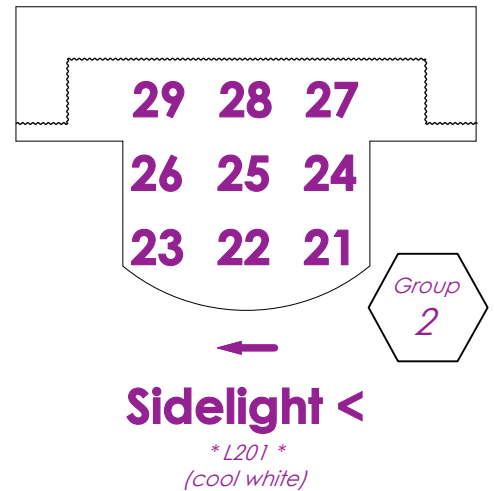

# Magic Sheet

Organized by System

# Tawes Repertory Plot

Washington College

Show Specials

Rep Specials  
**ASL Special \:** 91  
**ASL Special /:** 92

House & Works  
**Works Front:** 93  
**Works Sides ><:** 94  
**Works Backs:** 95  
**House Center:** 96  
**House Sides:** 97  
**House Stage:** 98  
**House Tunnel:** 99  
**Stair LEDs:** 100

# Magic Sheet

Organized by Area

# Tawes Repertory Plot

Washington College

Show Specials

Specials  
**ASL Special \**: 91  
**ASL Special /**: 92

House & Works  
**Works Front**: 93  
**Works Sides ><**: 94  
**Works Backs**: 95  
**House Center**: 96  
**House Sides**: 97  
**House Stage**: 98  
**House Tunnel**: 99  
**Stair LEDs**: 100