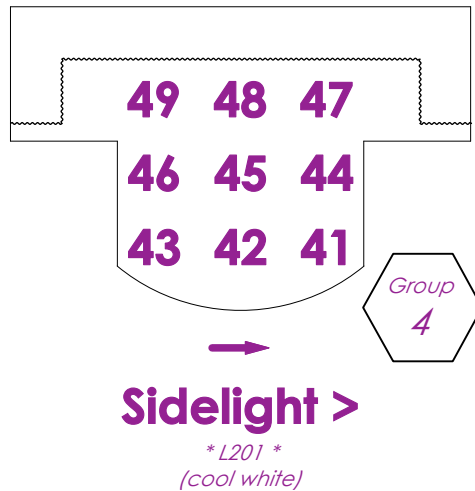

# Magic Sheet

Organized by System

# Tawes Repertory Plot

Washington College

Show Specials

Rep Specials  
**ASL Special \:** 91  
**ASL Special /:** 92

House & Works  
**Works Front:** 93  
**Works Sides ><:** 94  
**Works Backs:** 95  
**House Center:** 96  
**House Sides:** 97  
**House Stage:** 98  
**House Tunnel:** 99  
**Stair LEDs:** 100

# Magic Sheet

Organized by Area

# Tawes Repertory Plot

Washington College

Show Specials

Specials  
**ASL Special \**: 91  
**ASL Special /**: 92

House & Works  
**Works Front**: 93  
**Works Sides ><**: 94  
**Works Backs**: 95  
**House Center**: 96  
**House Sides**: 97  
**House Stage**: 98  
**House Tunnel**: 99  
**Stair LEDs**: 100