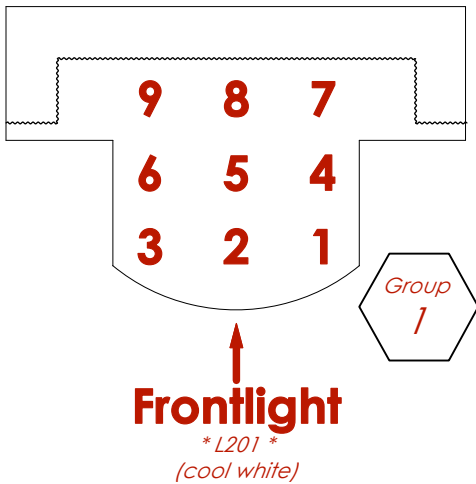

# Magic Sheet

Organized by System

# Tawes Repertory Plot

Washington College

Show Specials

Rep Specials  
**ASL Special \:** 91  
**ASL Special /:** 92

House & Works  
**Works Front:** 93  
**Works Sides ><:** 94  
**Works Backs:** 95  
**House Center:** 96  
**House Sides:** 97  
**House Stage:** 98  
**House Tunnel:** 99  
**Stair LEDs:** 100

# Magic Sheet

Organized by Area

# Tawes Repertory Plot

Washington College

Show Specials

Specials  
**ASL Special \**: 91  
**ASL Special /**: 92

House & Works  
**Works Front**: 93  
**Works Sides ><**: 94  
**Works Backs**: 95  
**House Center**: 96  
**House Sides**: 97  
**House Stage**: 98  
**House Tunnel**: 99  
**Stair LEDs**: 100