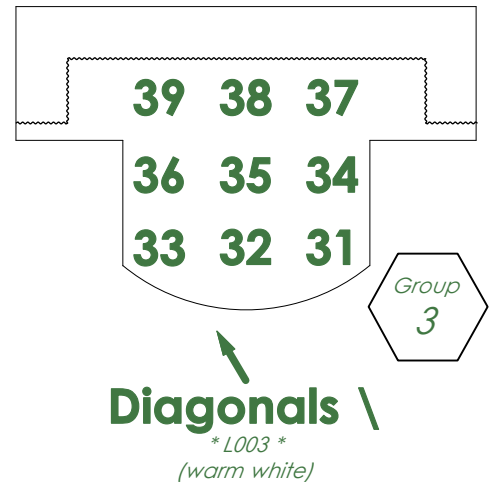

# Magic Sheet

Organized by System

# Tawes Repertory Plot

Washington College

Show Specials

Rep Specials  
**ASL Special \:** 91  
**ASL Special /:** 92

House & Works  
**Works Front:** 93  
**Works Sides ><:** 94  
**Works Backs:** 95  
**House Center:** 96  
**House Sides:** 97  
**House Stage:** 98  
**House Tunnel:** 99  
**Stair LEDs:** 100

# Magic Sheet

Organized by Area

# Tawes Repertory Plot

Washington College

Show Specials

Specials  
**ASL Special \**: 91  
**ASL Special /**: 92

House & Works  
**Works Front**: 93  
**Works Sides ><**: 94  
**Works Backs**: 95  
**House Center**: 96  
**House Sides**: 97  
**House Stage**: 98  
**House Tunnel**: 99  
**Stair LEDs**: 100