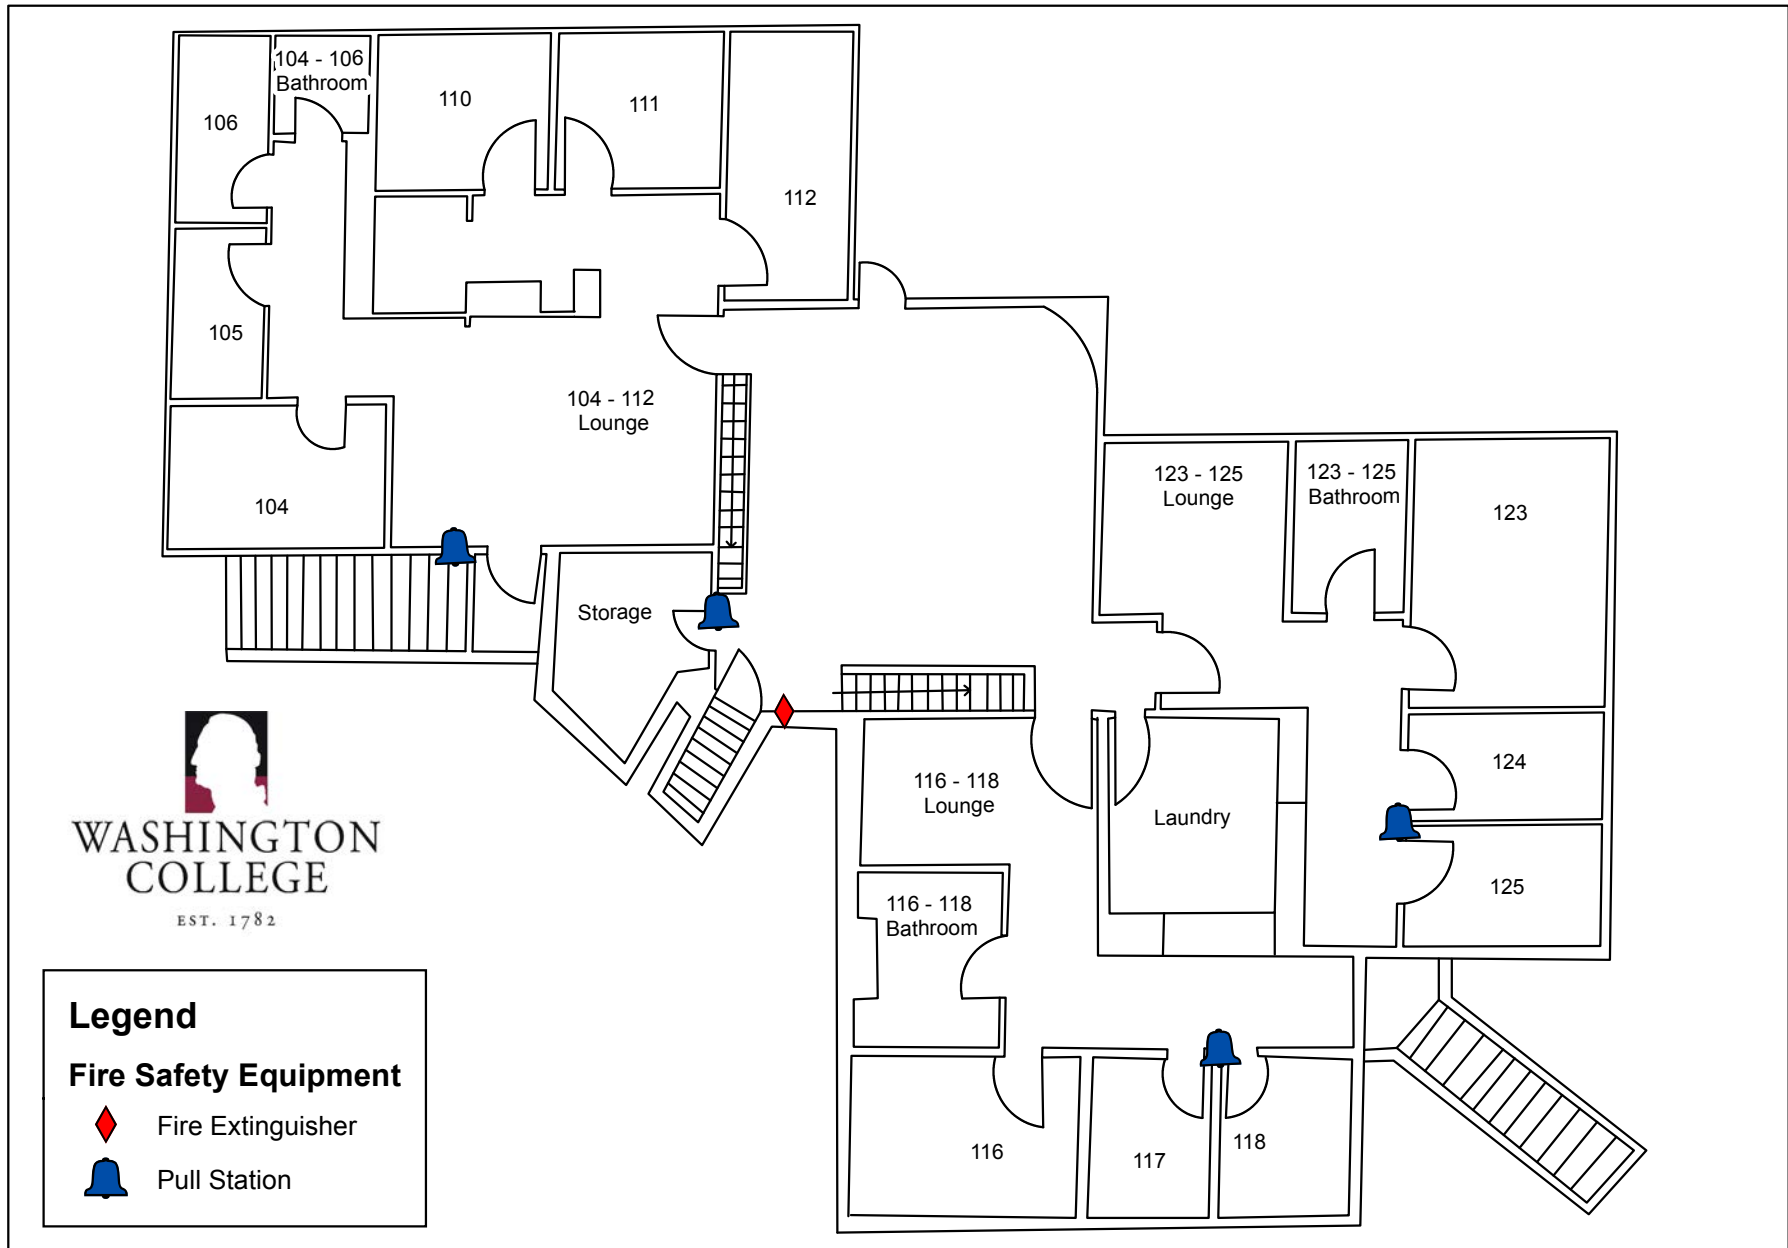

Cecil House

This building is home to the Phi Delta Theta Fraternity. Cecil House is configured to accommodate four three person suites and two six person suites each with their own common room. Limited housing is available for non fraternity male students. Each suite has a mini refrigerator, stovetop, and couches.

Fast Facts:

Style: Suite style

Four 3 room suites and Two 6 room suites

Each Suite has:

- Bathroom/shower/sink facilities
- Common area with furniture
- Refrigerator and stovetop units

Room Dimensions:

Three room suite singles	7	x	10
Six room suite singles	8	x	10
Large singles	10	x	13

Specialty areas:

- Laundry facilities: cost included in laundry fee
- Large central common area with patio area

Floor: Tile floors

Heat & A/C: Central A/C and Heating

This building is equipped with wireless internet along with Ethernet ports and cable TV connections in each room.

This building is not equipped with an elevator.

Cost 2017-2018: \$3,130/ semester or \$6,260/ year

Cecil, Dorchester & Talbot House First Floor

Cecil, Dorchester & Talbot House Second Floor