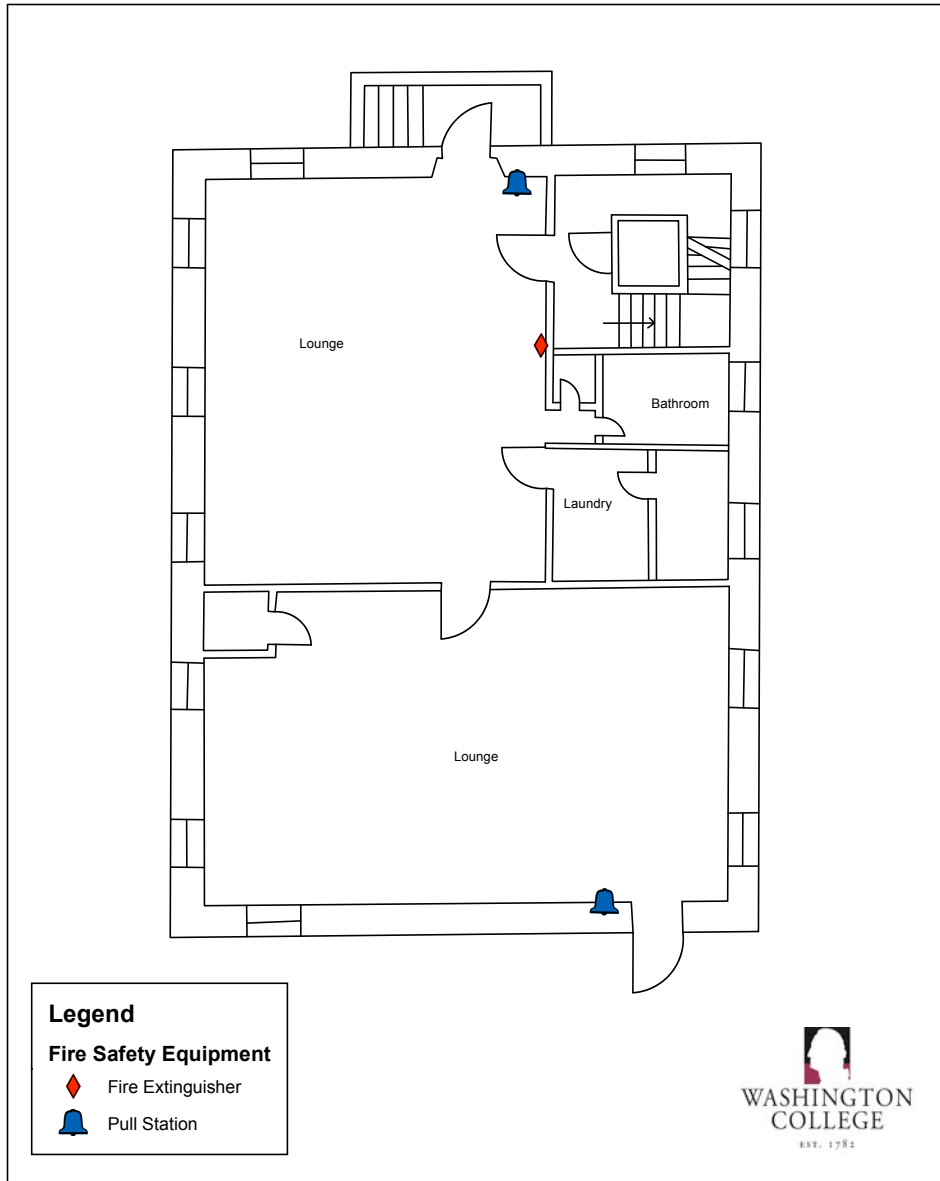

West Hall Basement