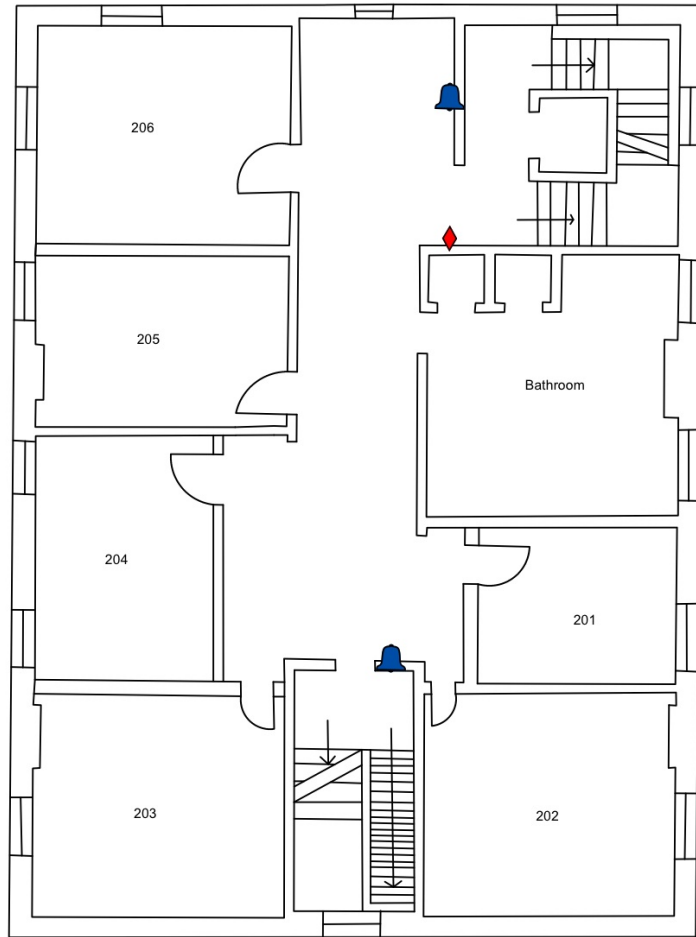

West Hall

West Hall is a gender inclusive hall. This small residence hall has gender inclusive bathrooms. There is a full kitchen and relaxation area in the basement.

East, Middle and West Halls were built between 1844 and 1854. They are the earliest remaining College structures on the campus.

Fast Facts:

Style: Traditional style
16 Singles and 1 Double

Each Floor has:

Gender inclusive bathroom facilities

Room Dimensions:

Singles	9	x	13
Doubles	12	x	13

Specialty areas:

Laundry facilities: cost included in laundry fee.
Large Common Area on Ground Floor Full Kitchen on Ground Floor

Floor: Tile floors

Heat & A/C: Steam heat & Window A/C units

This building is equipped with wireless internet along with Ethernet ports and cable TV connections in each room.

This building is not equipped with an elevator.

Cost 2017-2018: \$2,804/ semester or \$5,608/ year

West Hall Basement

West Hall First Floor

West Hall Second Floor

Legend

Fire Safety Equipment

-  Fire Extinguisher
-  Pull Station

West Hall Third Floor