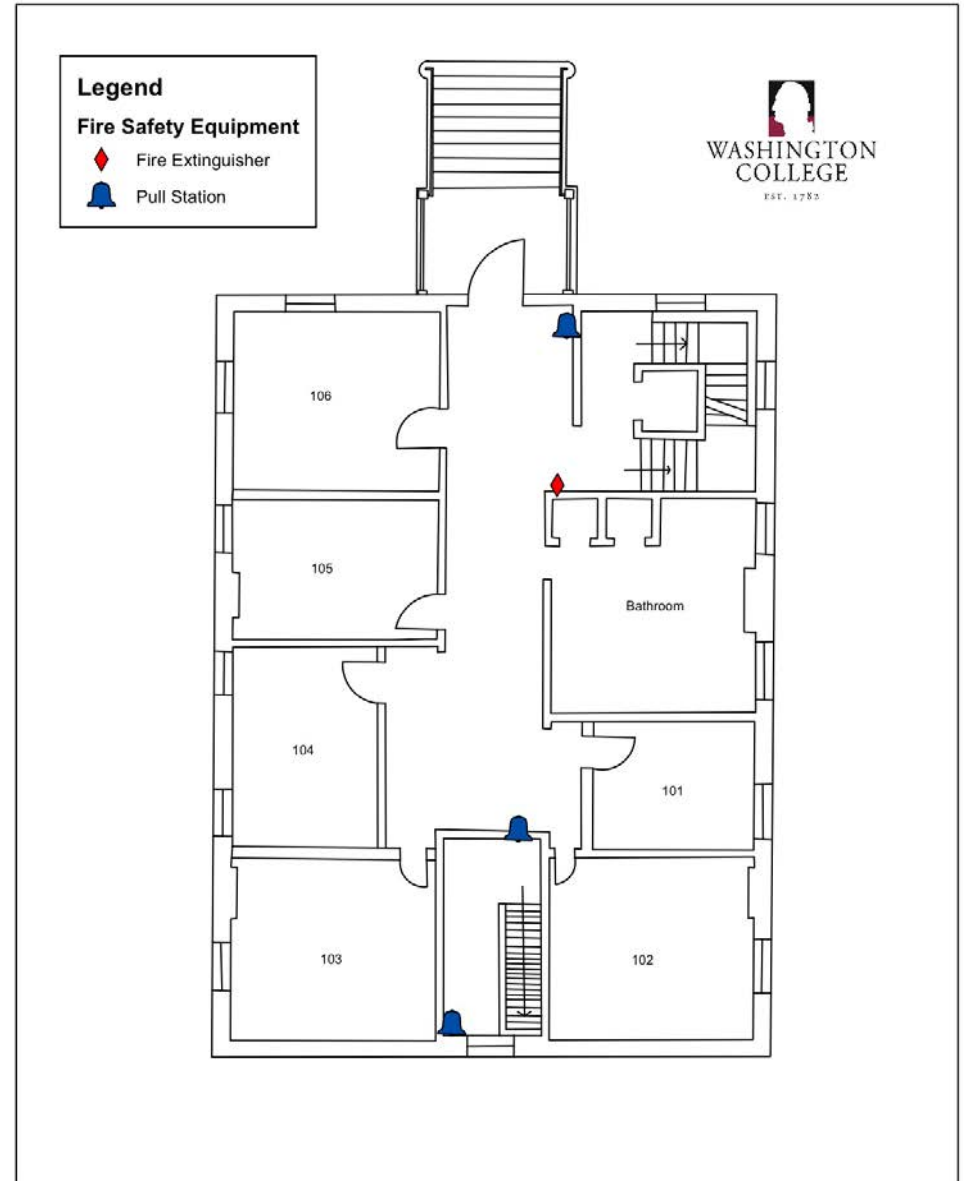

West Hall First Floor