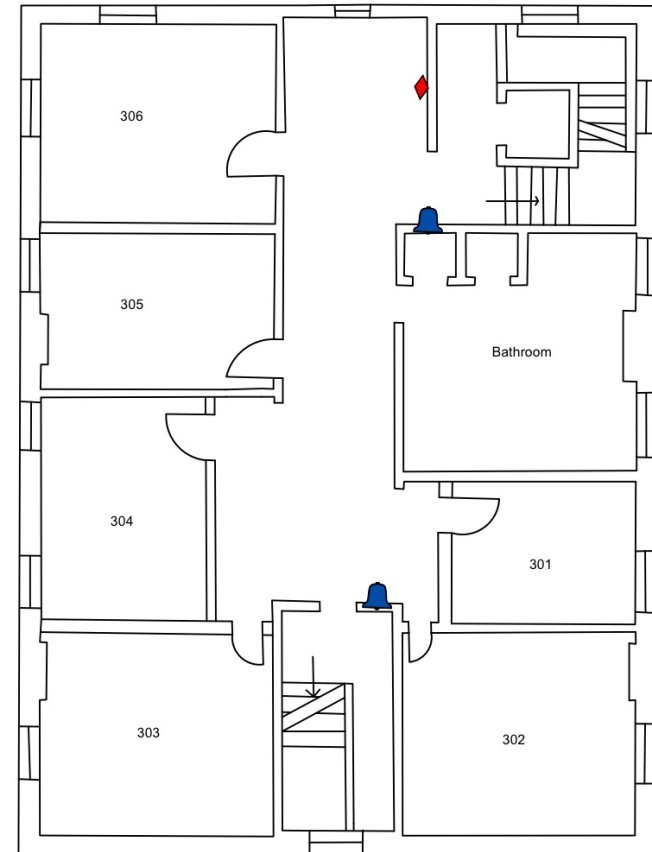

West Hall

West Hall is a gender inclusive hall. This small residence hall has gender inclusive bathrooms. There is a full kitchen and relaxation area in the basement.

East, Middle and West Halls were built between 1844 and 1854. They are the earliest remaining College structures on the campus.

Fast Facts:

Style: Traditional style
16 Singles and 1 Double

Each Floor has:

Gender inclusive bathroom facilities

Room Dimensions:

Singles	9	x	13
Doubles	12	x	13

Specialty areas:

Laundry facilities: cost included in laundry fee.
Large Common Area on Ground Floor Full Kitchen on Ground Floor

Floor: Tile floors

Heat & A/C: Steam heat & Window A/C units

This building is equipped with wireless internet along with Ethernet ports and cable TV connections in each room.

This building is not equipped with an elevator.

Cost 2017-2018: \$2,804/ semester or \$5,608/ year

West Hall Basement

West Hall First Floor

West Hall Second Floor

Legend

Fire Safety Equipment

-  Fire Extinguisher
-  Pull Station

West Hall Third Floor