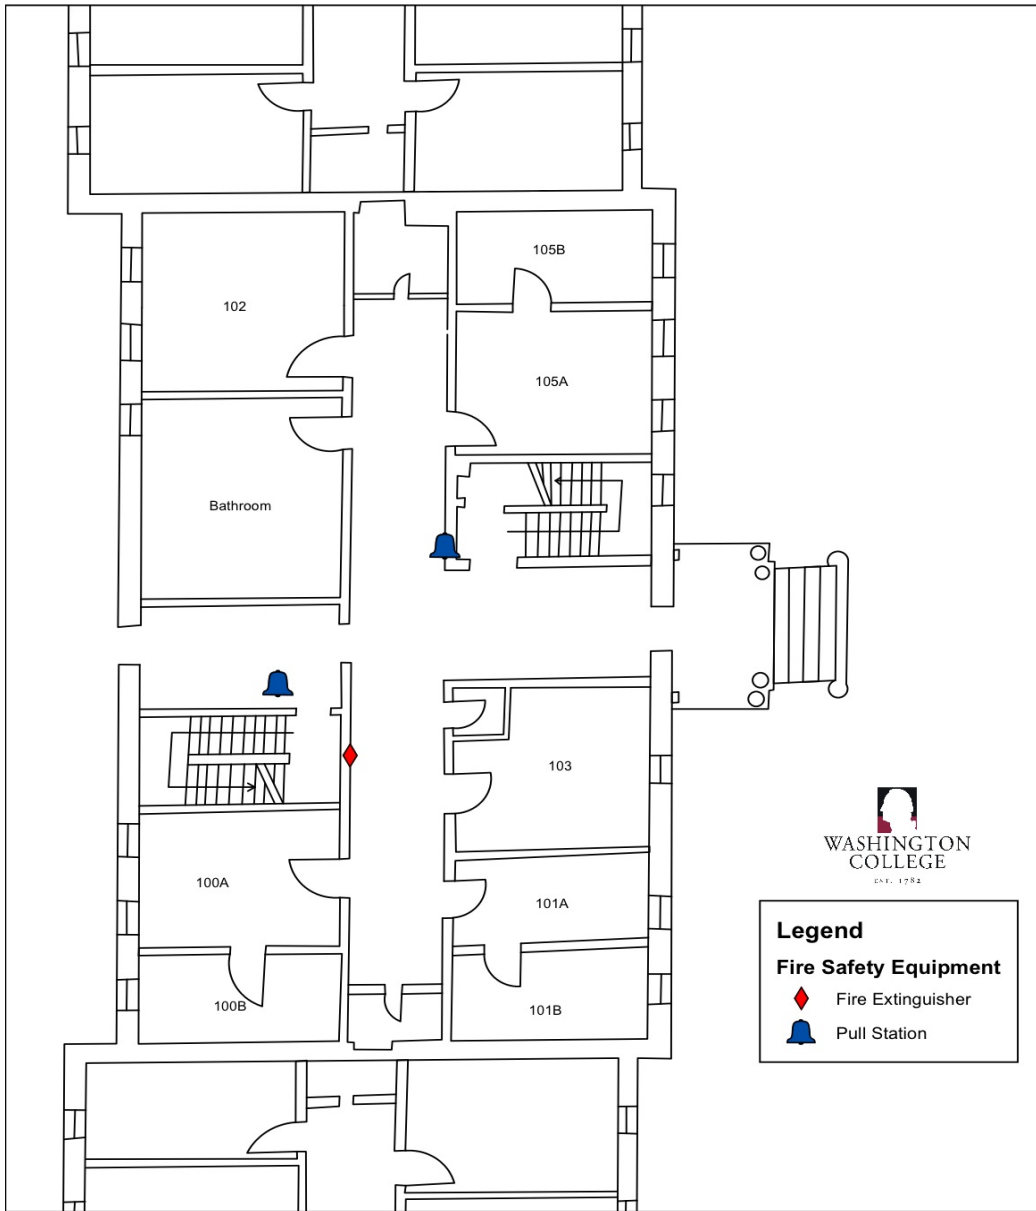

Somerset House

This four-floor building houses men only. Located just off the Hodson Green, Somerset is in prime location for immersion in campus activities. A short walk from the dining hall, library, classes and athletic facilities such as Athey Park, Somerset residents enjoy easy access to multiple opportunities.

Fast Facts:

Style: Traditional style
5 Singles and 15 Doubles*

Room Dimensions:

1st Floor	Single	8	x	15
&	Double	11	x	14
2nd Floor	Double*	13	x	19
3rd Floor	Double	11	x	14
4th Floor	Double	14	x	15

Double*= Some doubles are two singles with a door connecting them and one entrance into both.

Specialty areas:

Laundry facilities
Front porch
Soda machine

Floor: Tile floors

Heat & A/C: Steam heat & Window A/C units

This building is equipped with wireless internet along with Ethernet ports and cable TV connections in each room.

This building is not equipped with an elevator.

Cost: \$2,542/ semester or \$5,084/ year

Somerset House First Floor

Sommerset Hall Second Floor

Somerset Hall Third Floor

Legend
Fire Safety Equipment
 ♦ Fire Extinguisher
 🔔 Pull Station