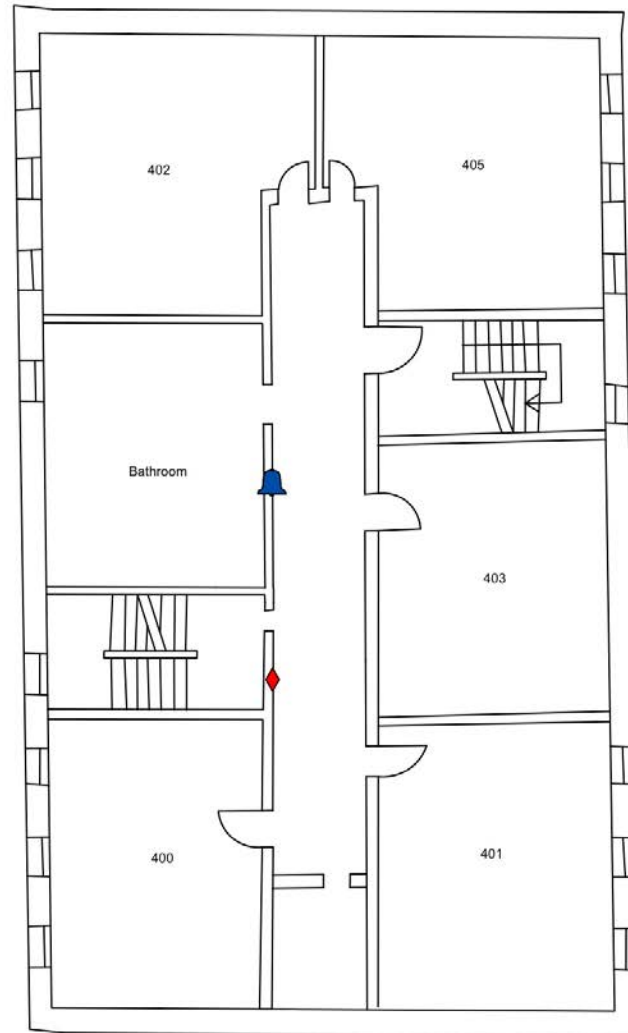

Somerset Hall Fourth Floor

Legend
Fire Safety Equipment
♦ Fire Extinguisher
🔔 Pull Station