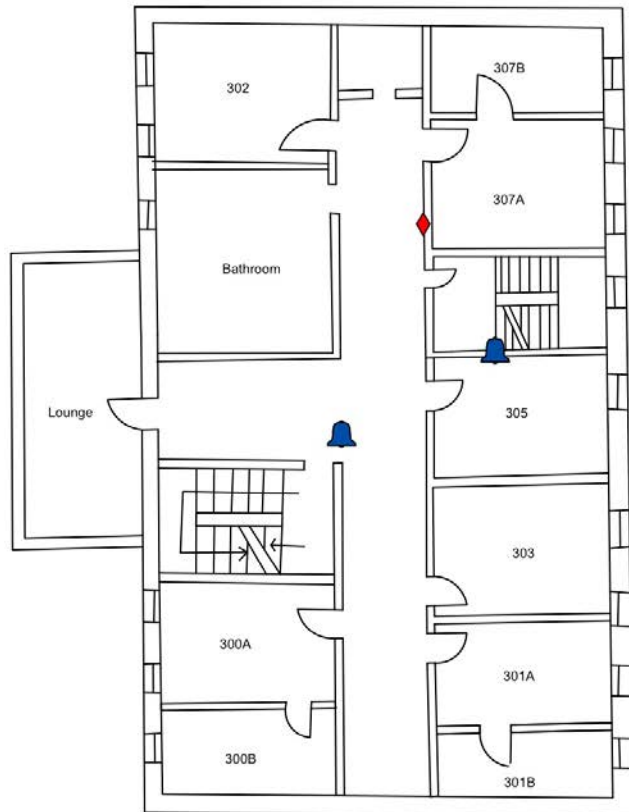

Somerset House

This four-floor building houses men only. Located just off the Hodson Green, Somerset is in prime location for immersion in campus activities. A short walk from the dining hall, library, classes and athletic facilities such as Athey Park, Somerset residents enjoy easy access to multiple opportunities.

Fast Facts:

Style: Traditional style
5 Singles and 15 Doubles*

Room Dimensions:

1st Floor	Single	8	x	15
&	Double	11	x	14
2nd Floor	Double*	13	x	19
3rd Floor	Double	11	x	14
4th Floor	Double	14	x	15

Double*= Some doubles are two singles with a door connecting them and one entrance into both.

Specialty areas:

Laundry facilities
Front porch
Soda machine

Floor: Tile floors

Heat & A/C: Steam heat & Window A/C units

This building is equipped with wireless internet along with Ethernet ports and cable TV connections in each room.

This building is not equipped with an elevator.

Cost: \$2,542/ semester or \$5,084/ year

Somerset House First Floor

Sommerset Hall Second Floor

Somerset Hall Third Floor

Legend
Fire Safety Equipment
 ♦ Fire Extinguisher
 🔔 Pull Station