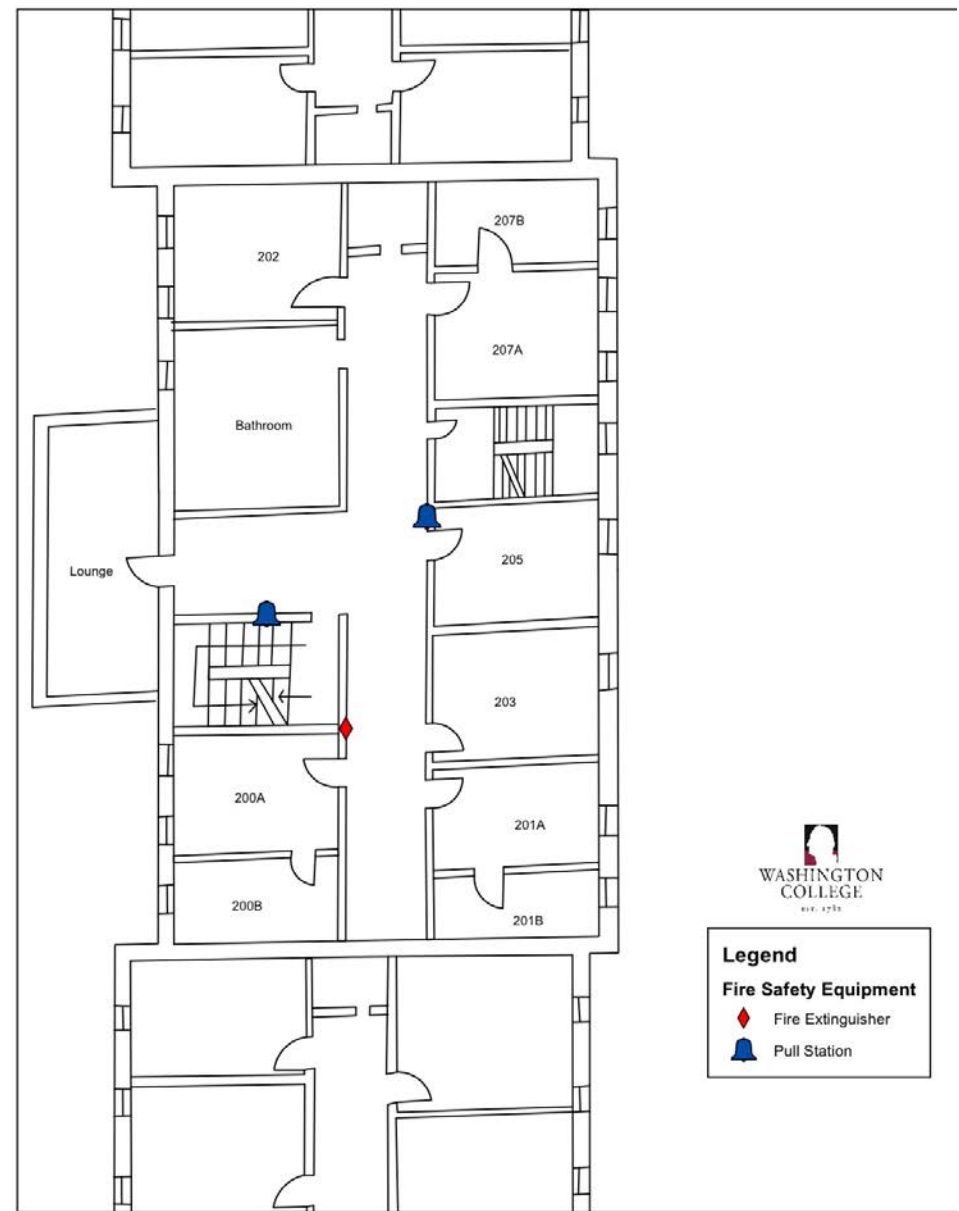

Somerset House

This four-floor building houses men only. Located just off the Hodson Green, Somerset is in prime location for immersion in campus activities. A short walk from the dining hall, library, classes and athletic facilities such as Athey Park, Somerset residents enjoy easy access to multiple opportunities.

Fast Facts:

Style: Traditional style
5 Singles and 15 Doubles*

Room Dimensions:

1st Floor	Single	8	x	15
&	Double	11	x	14
2nd Floor	Double*	13	x	19
3rd Floor	Double	11	x	14
4th Floor	Double	14	x	15

Double*= Some doubles are two singles with a door connecting them and one entrance into both.

Specialty areas:

Laundry facilities
Front porch
Soda machine

Floor: Tile floors

Heat & A/C: Steam heat & Window A/C units

This building is equipped with wireless internet along with Ethernet ports and cable TV connections in each room.

This building is not equipped with an elevator.

Cost: \$2,542/ semester or \$5,084/ year

Somerset House First Floor

Sommerset Hall Second Floor

Somerset Hall Third Floor

Legend
Fire Safety Equipment
 ♦ Fire Extinguisher
 🔔 Pull Station