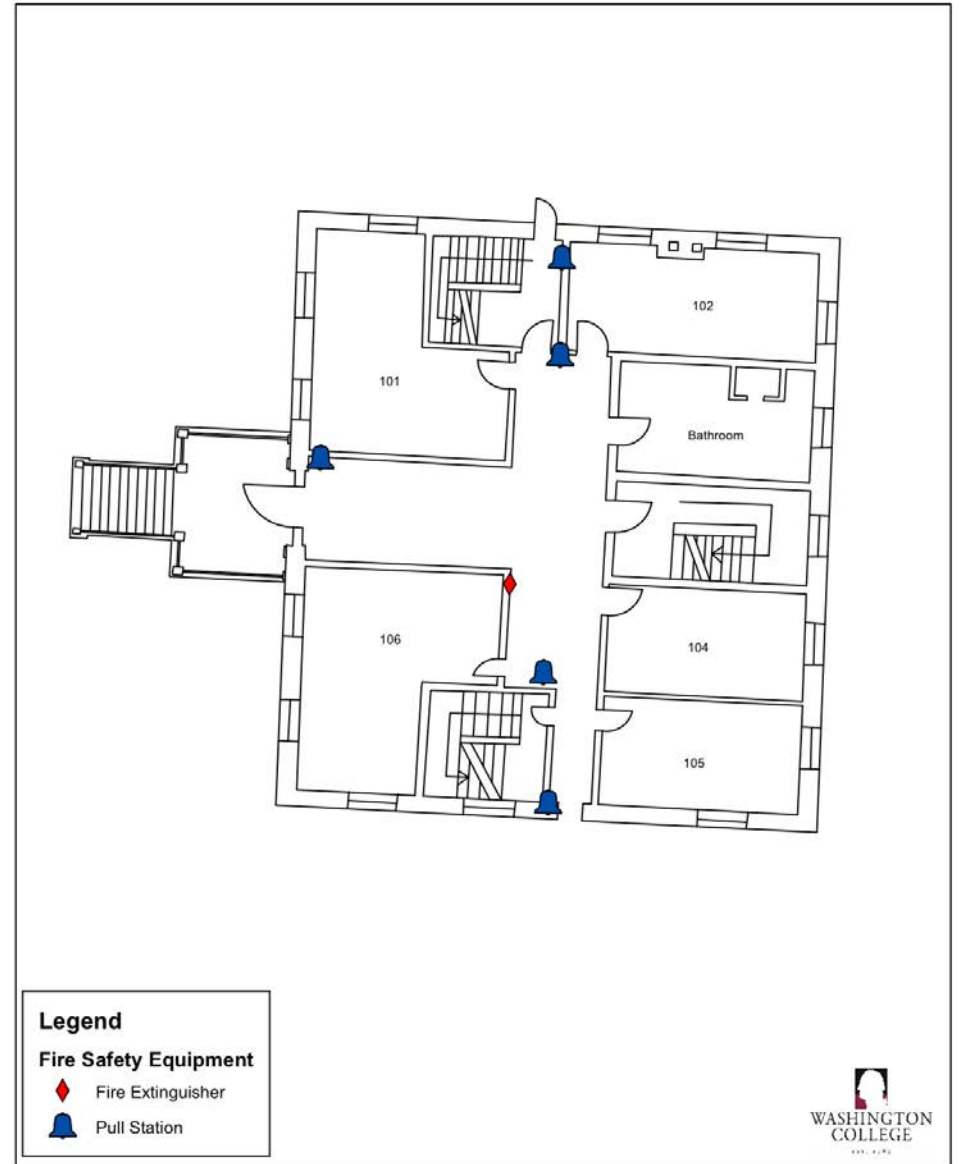

Middle Hall First Floor