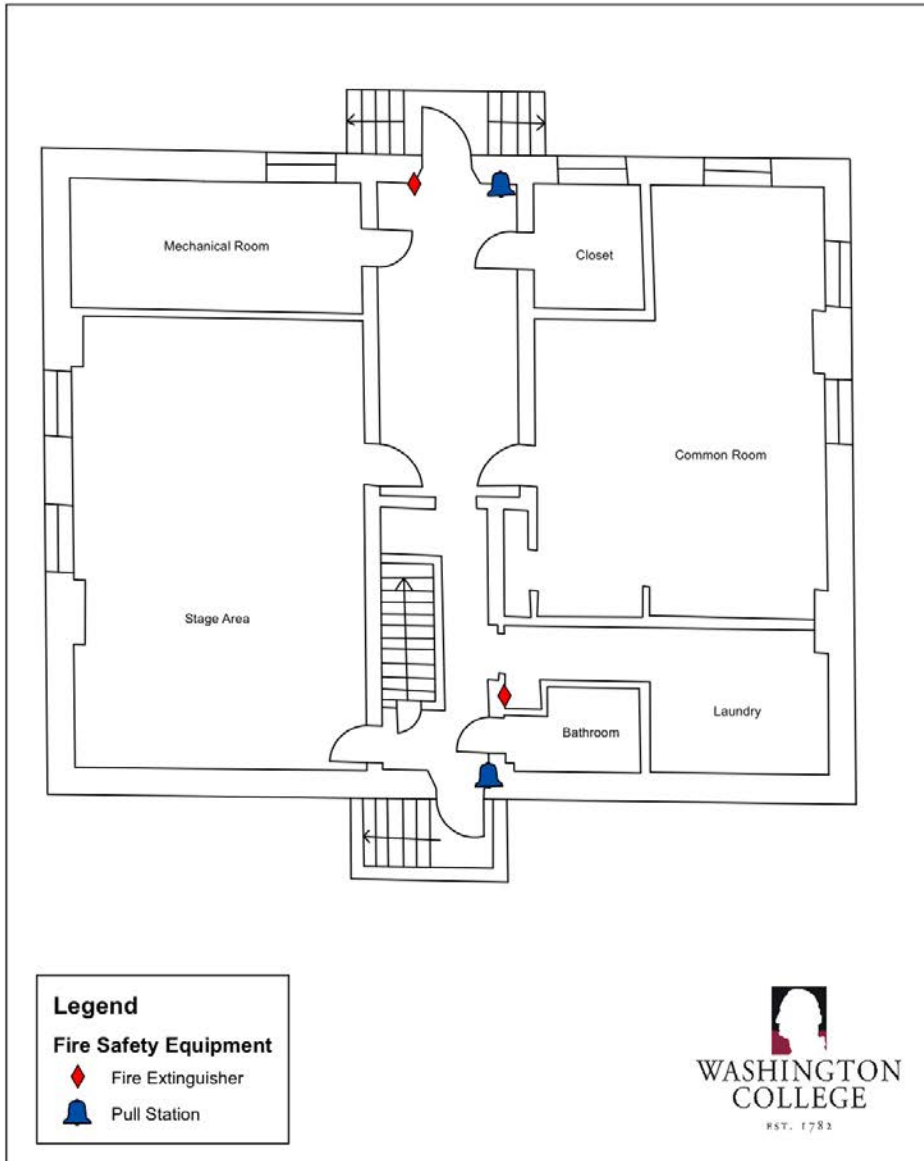

Middle Hall Basement