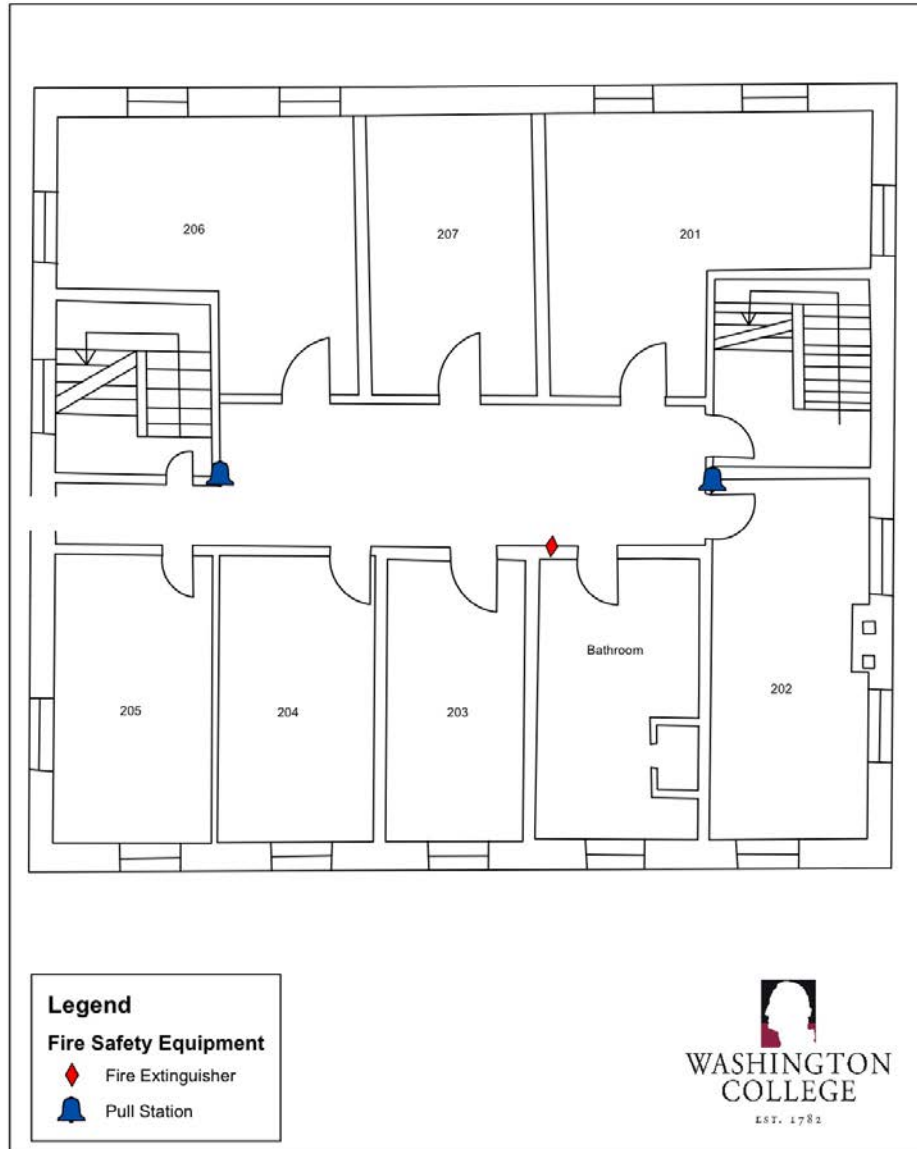

Fast Facts:

Style: Traditional style

Features 8 singles and 10 Doubles

Co-ed bathrooms/showers/sinks

Room Dimensions:

Single	9	x	14
Double	9	x	18

Specialty areas:

Laundry facilities

Lounge area and Production Stage in basement

Floor: Tile floors

Heat & A/C: Steam heat & Window A/C units

This building is equipped with wireless internet along with Ethernet ports and cable TV connections in each room.

This building is not equipped with an elevator.

Cost: \$2,542/ semester or \$5,084/ year

Middle Hall Basement

Middle Hall First Floor

Middle Hall Second Floor

Middle Hall Third Floor