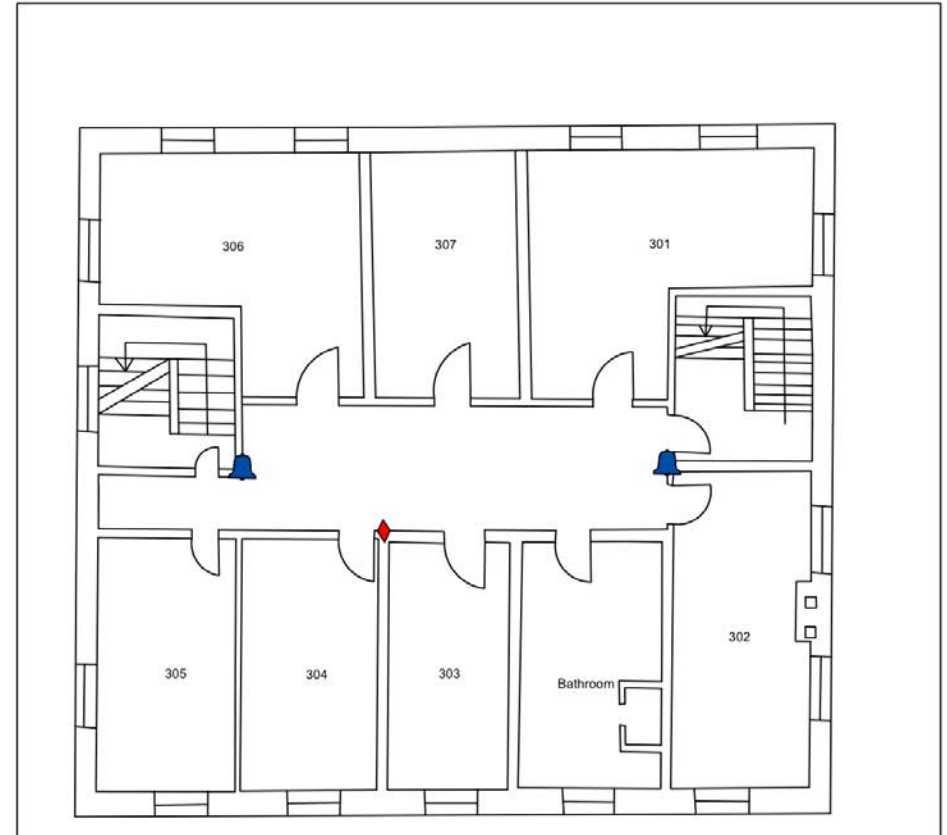

Middle Hall Third Floor

Legend

Fire Safety Equipment

- Fire Extinguisher
- 🔔 Pull Station