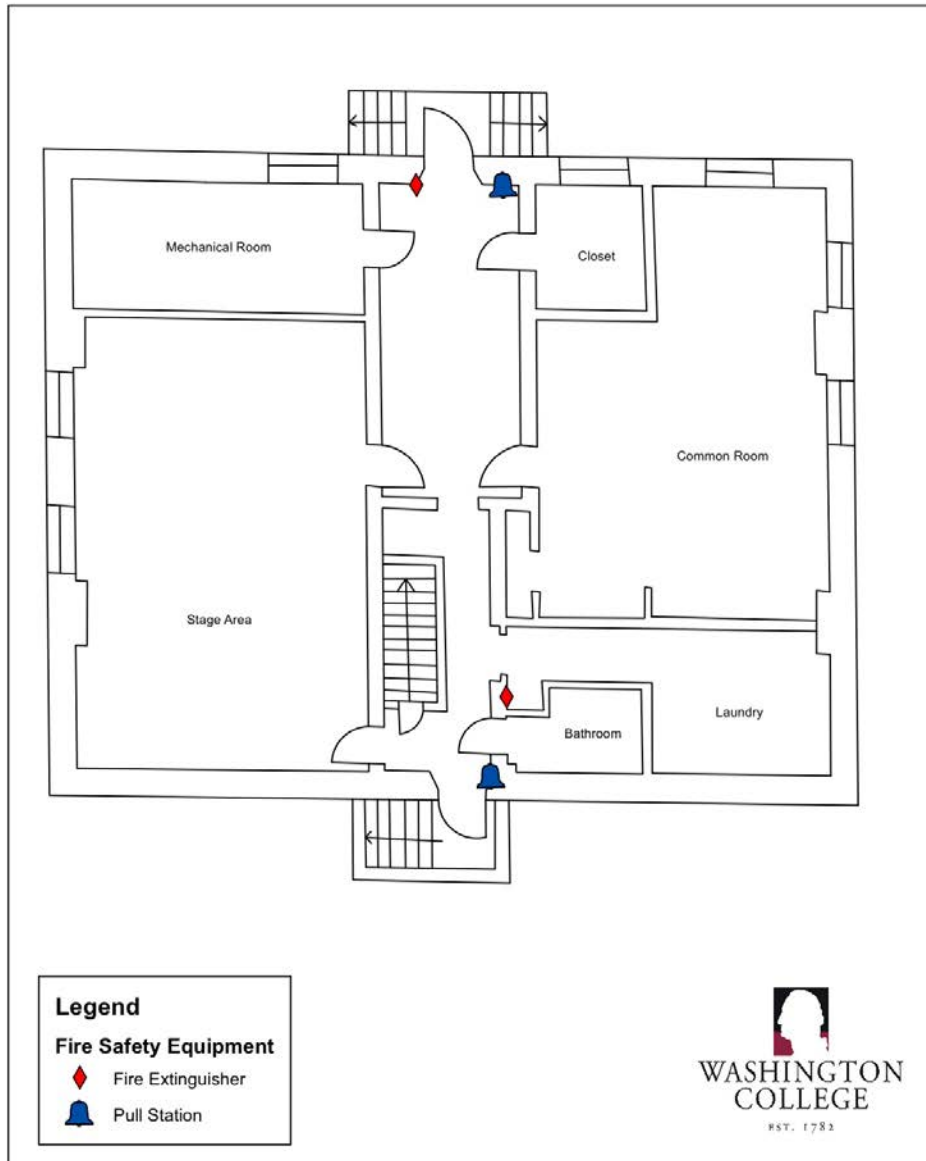

Middle Hall Basement