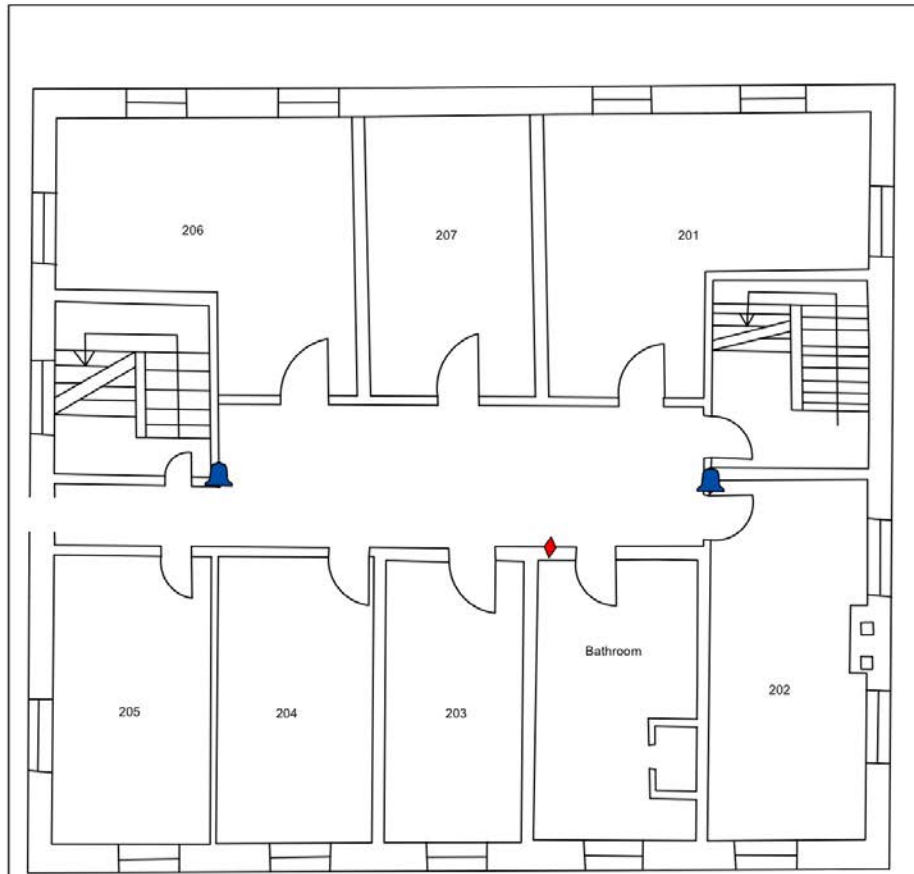

Middle Hall Second Floor

Legend

Fire Safety Equipment

- Fire Extinguisher
- 🔔 Pull Station