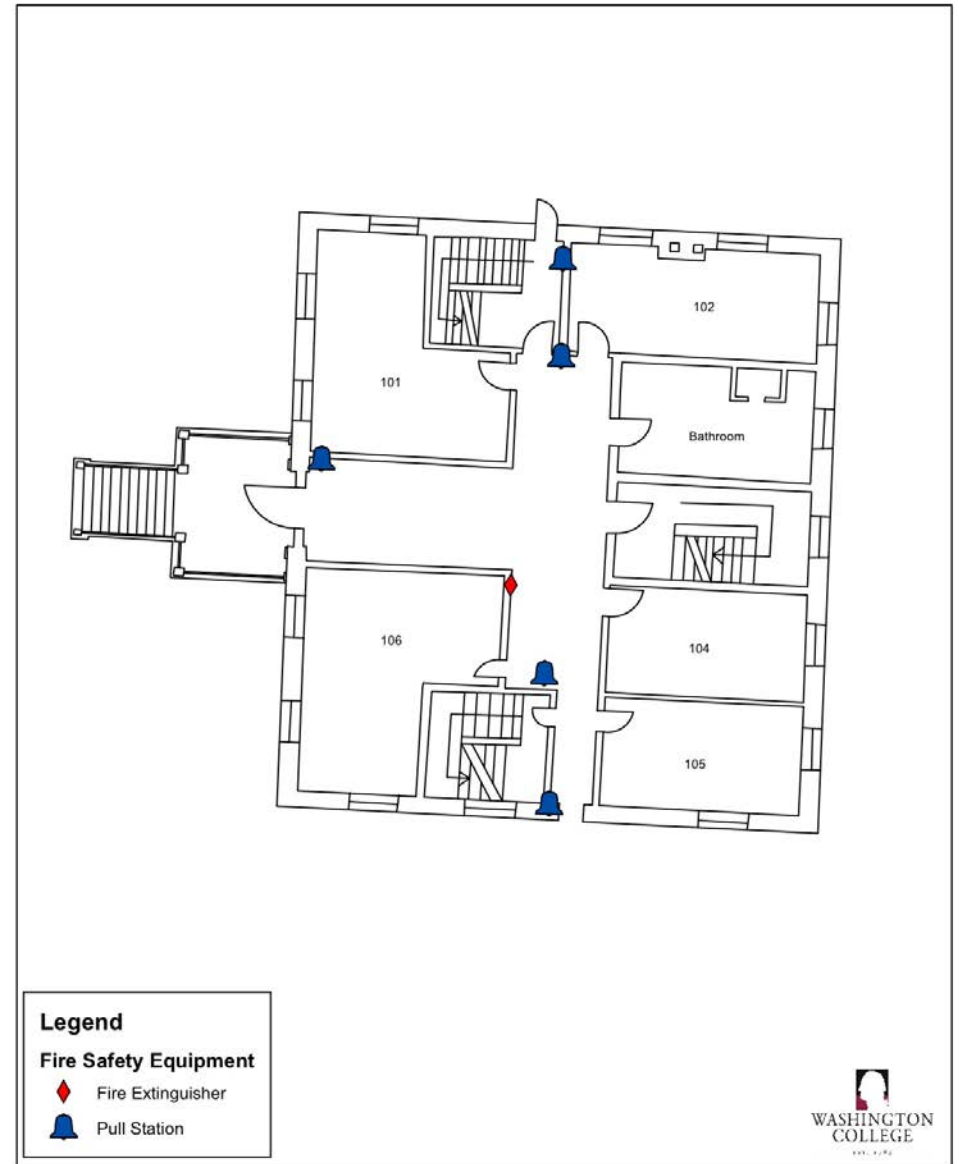

Fast Facts:

Style: Traditional style

Features 8 singles and 10 Doubles

Co-ed bathrooms/showers/sinks

Room Dimensions:

Single	9	x	14
Double	9	x	18

Specialty areas:

Laundry facilities

Lounge area and Production Stage in basement

Floor: Tile floors

Heat & A/C: Steam heat & Window A/C units

This building is equipped with wireless internet along with Ethernet ports and cable TV connections in each room.

This building is not equipped with an elevator.

Cost: \$2,542/ semester or \$5,084/ year

Middle Hall Basement

Middle Hall First Floor

Middle Hall Second Floor

Middle Hall Third Floor