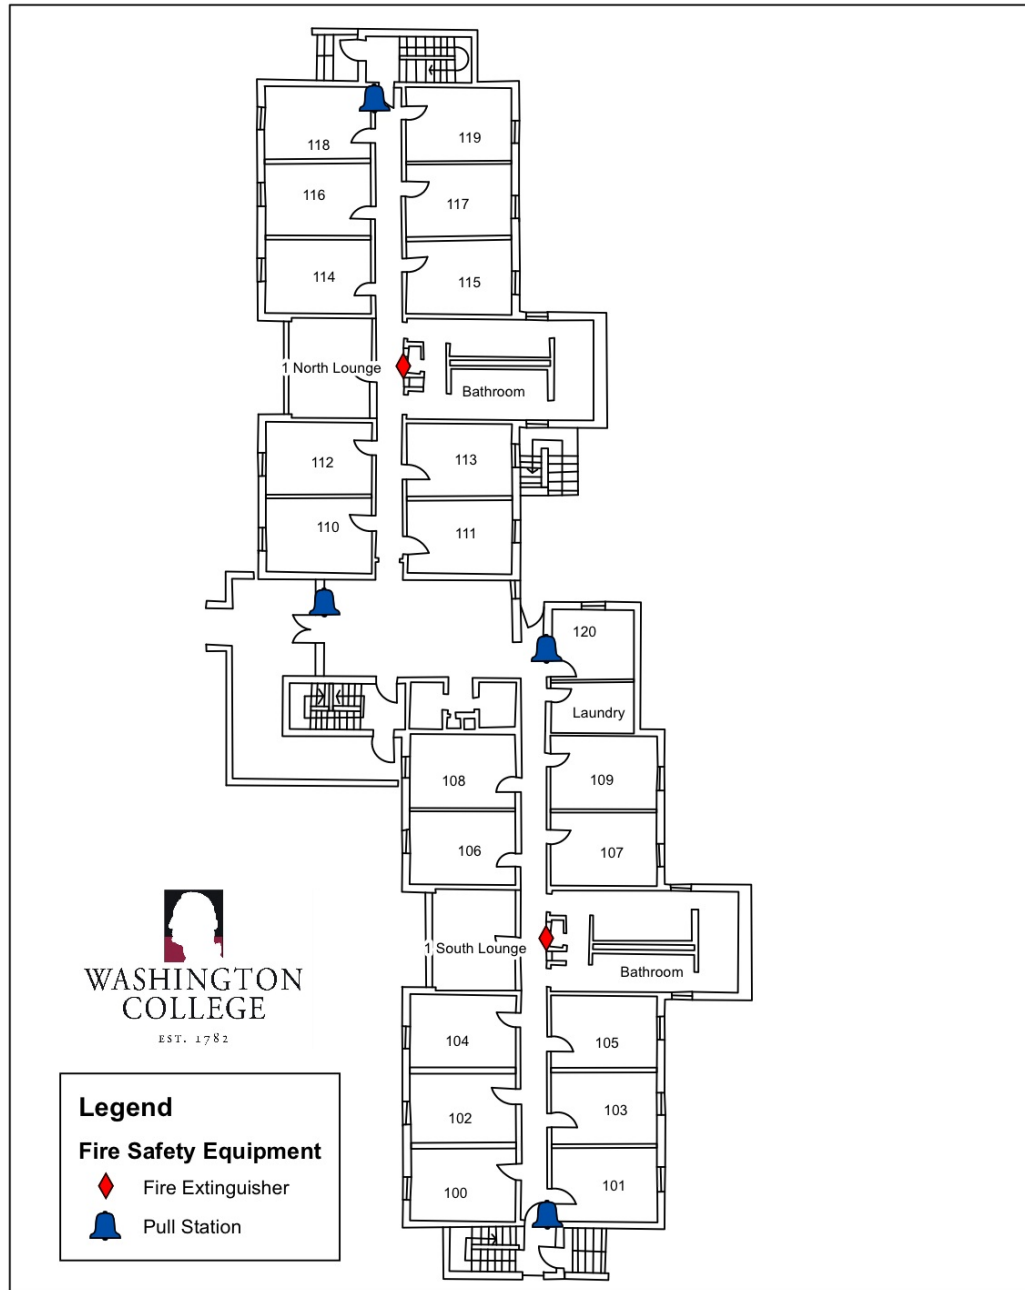

Kent House First Floor

WASHINGTON
COLLEGE
EST. 1782

Legend

Fire Safety Equipment

- Fire Extinguisher
- Pull Station